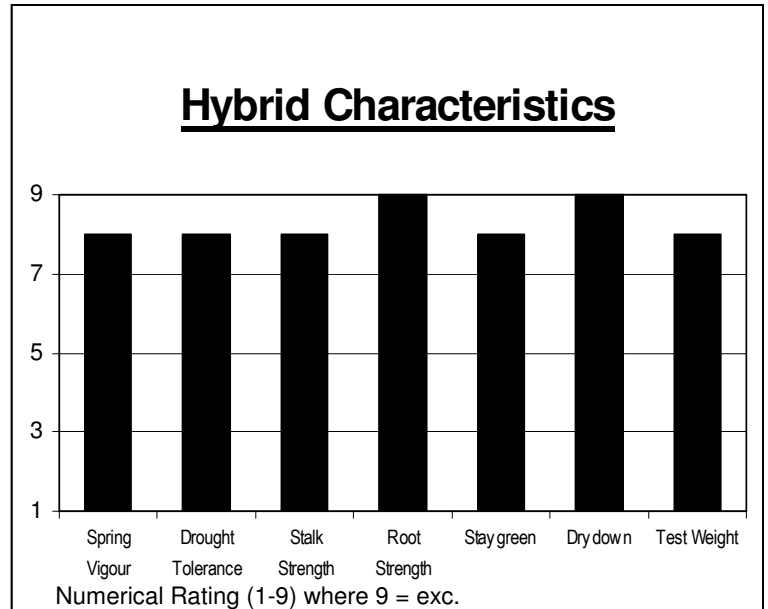

Position Against

- DKC27-44
- 39B90

Hybrid Management Guidelines

Mid Flowering: 1010 GDU **Black Layer:** 1875 GDU

Plant Height: Medium

Ear Angle Harvest: Horizontal down

Ear Height: Medium

Ear Type: Semi-Determinant

Cob Colour: Red

Kernel Rows: 16

Disease Tolerance: Very Good

Corn Borer Tolerance: Very good natural tolerance to European corn borer

Harvest Population (000s per acre): 29-32

Adaptability	Grain	Silage	HMC
	Exc.	NR	VG