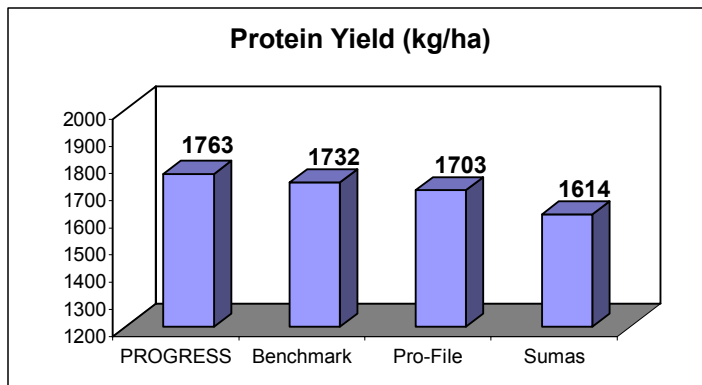

AVAILABILITY:

PROGRESS Orchardgrass is an **improved variety** available in BC from your local Quality Seeds West dealer or representative, or directly from our Head Office in Cloverdale, BC.

Please contact us Toll Free at 1-888-770-7333 for further information or visit us anytime on our website www.qualityseedswest.com for a complete product listing.