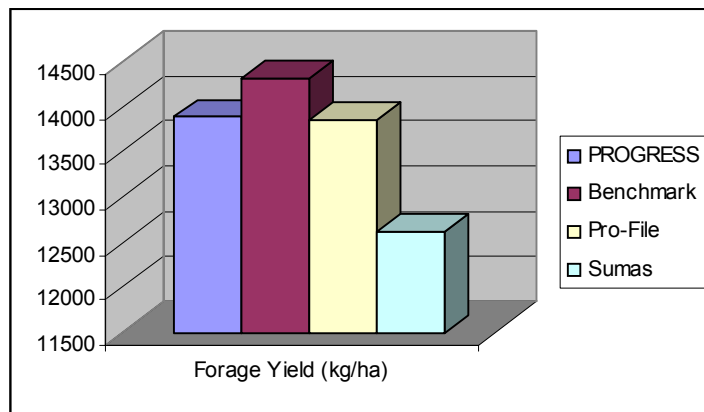

AVAILABILITY:

PROGRESS Orchardgrass is an **improved variety** available in BC from your local Quality Seeds West dealer or representative, or directly from our Head Office in Cloverdale, BC.

Please contact us Toll Free at 1-888-770-7333 for further information or visit us anytime on our website www.qualityseedswest.com for a complete product listing.